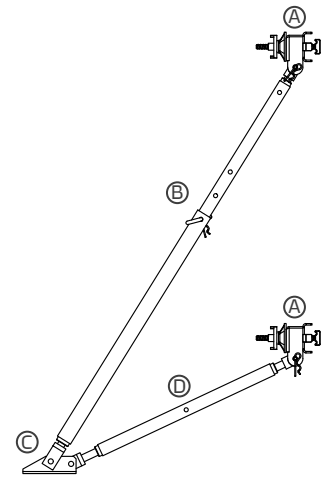

Description & Dimensions	Weight (kg)	Cat. No.
--------------------------	-------------	----------

Rummy Max Outside Corner 3.30m	42.0	6101100
Rummy Max Outside Corner 3.00m	38.0	6100100
Rummy Max Outside Corner 1.50m	19.0	6102100

Rummy Max Hinged Corner 0.20/0.20x3.30m	115.0	6104130
Rummy Max Hinged Corner 0.20/0.20x3.00m	104.0	6104030
Rummy Max Hinged Corner 0.20/0.20x1.50m	52.0	6104230

Stripping Corner 0.30/0.30x3.30m	158.0	6104120
Stripping Corner 0.30/0.30x3.00m	146.0	6104020

Rummy Max Stripping Element 0.40x3.30m	179.0	6104140
Rummy Max Stripping Element 0.40x3.00m	168.0	6104040

Description & Dimensions	Weight (kg)	Cat. No.	
Nut 705	0.4	96100010	
Nut 1205	1.1	96200040	
Rummy Max Pouring Bracket	8.2	6100140	
Rummy Max Lifting Hook	6.9	6100160	
Rummy Max Standard Clamp K60	4.2	6100200	
Steel Waling L=1.40m	16.4	5900220	
Fixing Bolt T25	0.5	5900190	
Fixing Bolt T35	0.8	5900191	
Hydraulic Jack	10.5	6100600	

Description & Dimensions	Weight (kg)	Cat. No.
--------------------------	-------------	----------

Rummy Max Panel Strut 3.0m	24.5	
Ⓐ Rummy Max Closer Plate for Strut	1.5	6100150
Panel Strut 3.0m	23.0	96000335
Ⓑ Main Strut		96000335-1
Ⓒ Strut Connector		96000335-3
Ⓓ Lower Spindle Strut		96000335-2