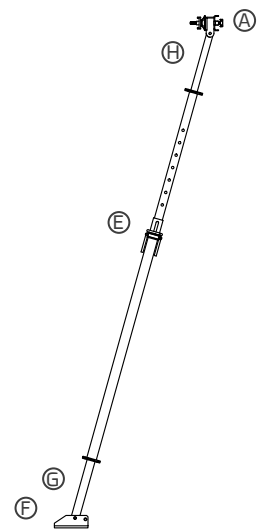

Rummy Max Panel Strut 3.5m	24.5	
Ⓐ Rummy Max Closer Plate for Strut	1.5	6100150
Panel Strut 3.5m	23.0	96000324
Ⓔ Prop 180/300 20 kN		6250100
Ⓕ Strut Connector		96000341
Ⓖ Lower Extension		96000324-2
Ⓗ Upper Extension		96000324-1