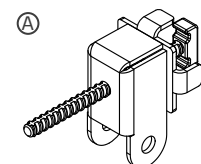

*(for use with all panel struts)