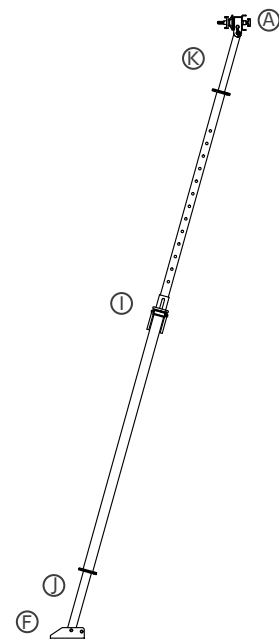

Rummy Max Panel Strut 6.0m	47.5	
Ⓐ Rummy Max Closer Plate for Strut	1.5	6100150
Panel Strut 6.0m	46.0	96000325
Ⓛ Prop 280/500 20 kN		6250102
Ⓖ Strut Connector		96000341
Ⓜ Lower Extension		96000325-2
Ⓨ Upper Extension		96000325-1