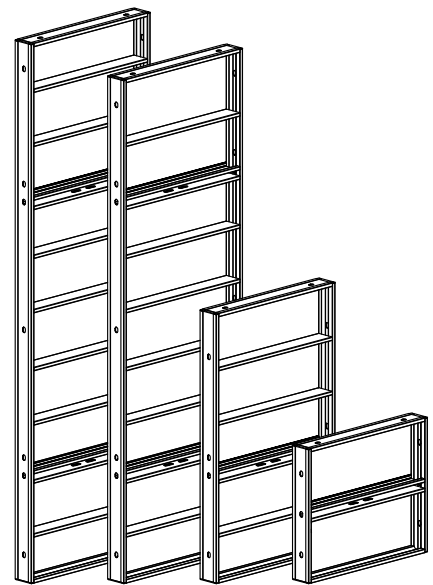

Description & Dimensions	Weight (kg)	Cat. No.
--------------------------	-------------	----------

Rummy Panel 0.90x3.00m	87.0	5904010
Rummy Panel 0.75x3.00m	75.0	5904020
Rummy Panel 0.60x3.00m	64.0	5904030
Rummy Panel 0.55x3.00m	62.0	5904040
Rummy Panel 0.50x3.00m	58.0	5904050
Rummy Panel 0.45x3.00m	56.0	5904060
Rummy Panel 0.40x3.00m	55.0	5904070
Rummy Panel 0.35x3.00m	50.0	5904080
Rummy Panel 0.30x3.00m	45.0	5904085

Rummy Panel 0.90x2.80m	84.0	5900010
Rummy Panel 0.75x2.80m	72.0	5900020
Rummy Panel 0.60x2.80m	61.0	5900030
Rummy Panel 0.55x2.80m	59.0	5900040
Rummy Panel 0.50x2.80m	55.0	5900050
Rummy Panel 0.45x2.80m	53.0	5900060
Rummy Panel 0.40x2.80m	52.0	5900070
Rummy Panel 0.35x2.80m	47.0	5900080
Rummy Panel 0.30x2.80m	42.0	5900085

Description & Dimensions	Weight (kg)	Cat. No.
--------------------------	-------------	----------

Rummy Inside Corner 0.30/0.30x3.00m	60.0	5904090
Rummy Inside Corner 0.20/0.20x3.00m	69.0	5904110
Rummy Inside Corner 0.30/0.30x2.80m	57.0	5900090
Rummy Inside Corner 0.20/0.20x2.80m	66.0	5900095
Rummy Inside Corner 0.30/0.30x1.50m	34.0	5900480
Rummy Inside Corner 0.20/0.20x1.50m	36.0	5900485
Rummy Inside Corner 0.30/0.30x0.75m	18.0	5906095
Rummy Inside Corner 0.20/0.20x0.75m	16.0	5906100