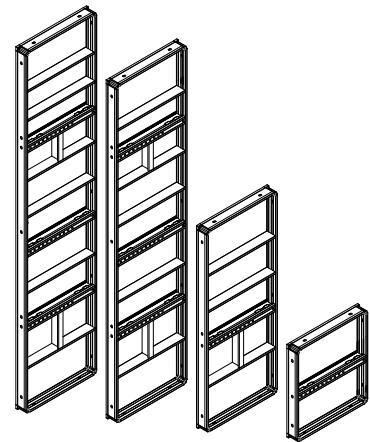

Rummy Hinged Corner 0.20/0.20x3.00m	71.0	5904095
Rummy Hinged Corner 0.20/0.20x2.80m	68.0	5900100
Rummy Hinged Corner 0.20/0.20x1.50m	36.0	5900490
Rummy Hinged Corner 0.20/0.20x0.75m	18.0	5900491