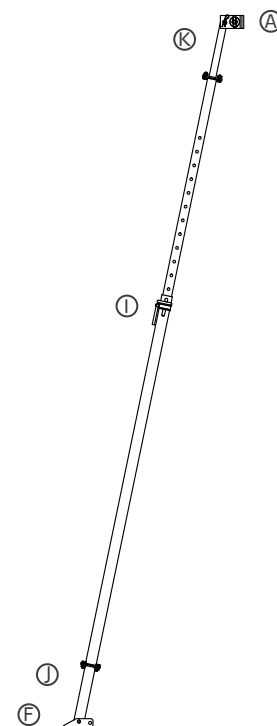

Rummy Panel Strut 6.0m	48.3	
Ⓐ Rummy Closer Plate for Strut	2.3	5900150
Panel Strut 6.0m	46.0	96000325
Ⓛ Prop 280/500 20 kN		6250102
Ⓖ Strut Connector		96000341
Ⓜ Lower Extension		96000325-2
Ⓨ Upper Extension		96000325-1